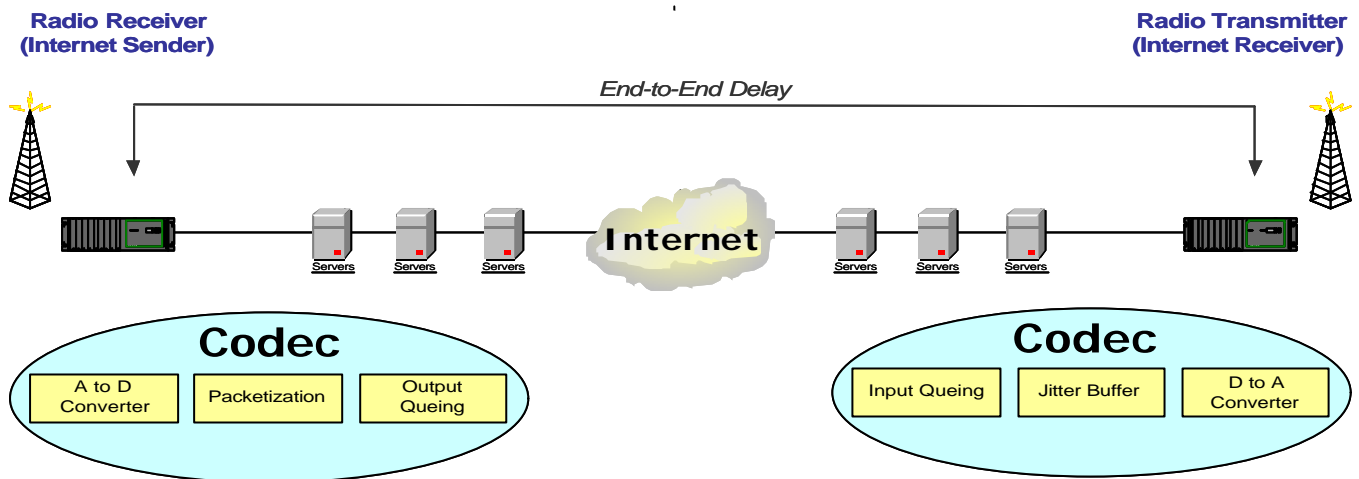

With Windows being used more and more daily, together with the introduction of the Windows based EchoLink in May 2002, this DOS application went by the wayside – along with DOS!

Echolink, developed by Jonathan Taylor, K1RFD www.echolink.org has seen a massive increase in users and is by far the most popular software with thousands of hams worldwide.

The advantages of Echolink are many; however, some of the main points are (in no order of priority):

- Worldwide Popularity and support.
- Flexibly in operation for both users and links and repeaters sysops.
- Requirement to register your callsign first before use. Security.
- Ability to allow or disallow individual stations and/or countries if need be.
- Easy to use.
- All in one application for both the home PC user and RF Link or Repeater Sysop.
- Ability to contact stations directly, either singly or multiple connections.
- Automatic Callsign and Connected Station Log.
- Ability to join conferences containing a number of stations – bit like a net.
- Continually updated with features and support which means its always up-to-date
- Flexible DTMF control for RF stations, allowing link control and connections.
- Remote Link/Repeater Multi-Sysop admin/operation if required
- Extensive Link/Repeater functions such as voice announcements etc
- Built in Text Chat Box allowing messages to be typed to other stations.

If this all a bit too much, then another program called **eQSO** developed in around 2001 by Paul Davies MOZPD is available www.eqso.net. This was released initially to replace the old iPhone conference servers and only has conference room facilities.

eQSO works in a completely different way to the above programs in that it is designed around 'Chat Rooms' where you can join in and either monitor or talk, just like a radio net. This is a great feature.

The 'Virtual Chat Rooms' such as 101ENGLISH contains a number of English speaking RF links/repeaters as well as PC based stations. So any transmission in the 'room' is broadcast to ALL stations in the room, including all links and repeaters. This has pro's and con's and as such is not the preferred software for many repeater keepers and sysops.

Multiple rooms are available for different languages and uses. This includes rooms for private nets, blind operators and special event stations. Some rooms thus having RF connected stations and some only having PC based stations, or a mix of the two.

One of the greatest concerns with eQSO is that it currently requires no authorization to use it, although on the plus side it does allow for SWL's to monitor. However, this can also be a grey area as non licensed stations or hams can talk or provide possible misuse.

If you have not tried EchoLink or eQSO, I would recommend you download both and have a go!

Conclusion