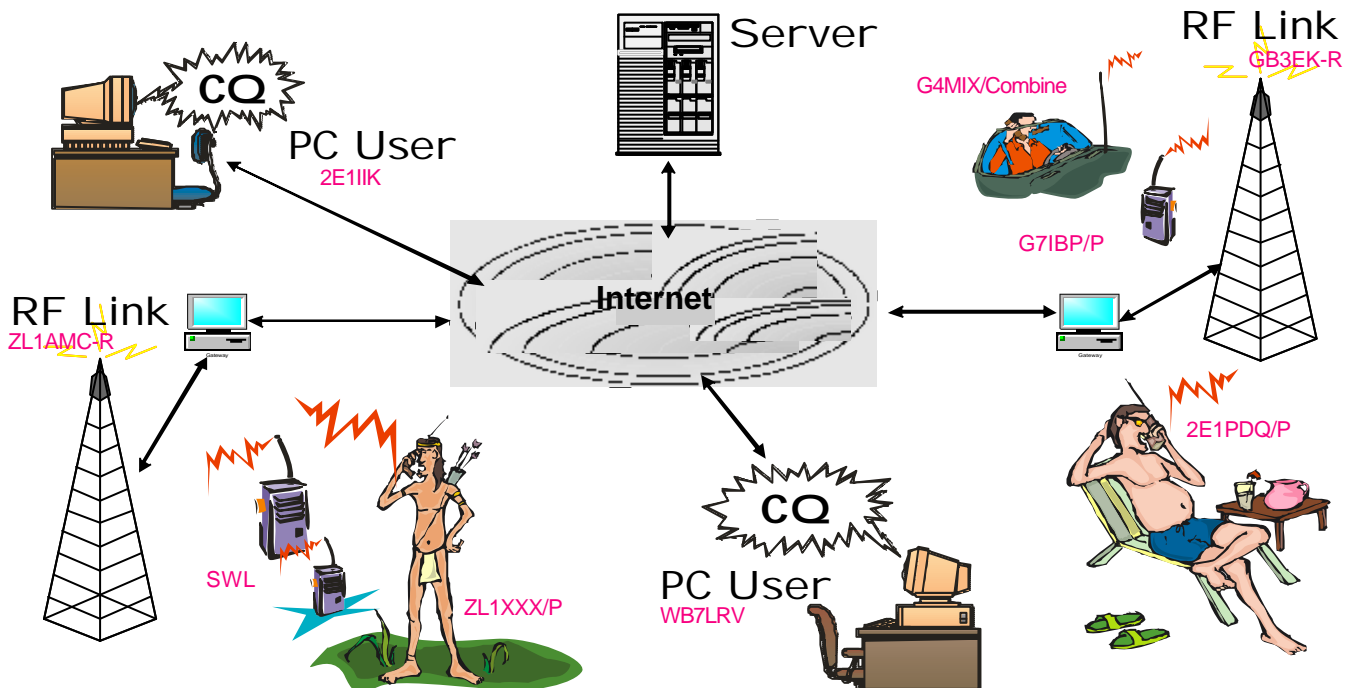

So does it mean my radio is now defunct? "No!!" replied Ernie with a smile. 'In fact, using your radio in connection with the RF Linking station or repeater, enables you to talk to even more hams and in many cases, it is also notably revitalising areas within our hobby as we know it'

Linked'. 'Is that GB3EK?' Dick asked, 'Yes' said Ernie. 'If you wish Dick, you are more than welcome to borrow my portable for the weekend and have a listen' 'Hey thanks Ernie, I will take you up on that if OK.

Ernie turned round and shuffled though the resistor drawer for the required value component then with a small stretch, carried on with the repair. Dick on the other hand now had his mind on Internet Linking decided to finish the remainder of this lunch break reading the article....

The 'additional' mode in communications.

By making use of the Internet and VoIP (which stands for Voice over Internet Protocol), it is possible to connect radio transceivers together anywhere in the world. It is also possible to use a normal PC to connect via some software, to other radio transceivers, and other PC's.

(Below diagram shows a typical example of an Echolink or eQSO Internet Gateway Conversation or Net)

Dick, now finishing his lunch and expressing interest in this, walked over to Ernie. 'I can see some mileage in this' said Dick, 'but what do I need to do to my radio to talk via the Internet?'

'You need to do nothing with your radio, other than maybe get hold of a DTMF Mic which will allow you to make and break calls to other Internet linked stations, but even this is not mandatory' replied Ernie. 'In fact, the 70cm repeater over in sunny Margate is 'Internet

An Internet Gateway is a:

- Connection of an Amateur Radio Transceiver to PC Computer
- Connection of a PC Computer to the Internet
- Providing a connection of a Radio Transceiver to the Internet